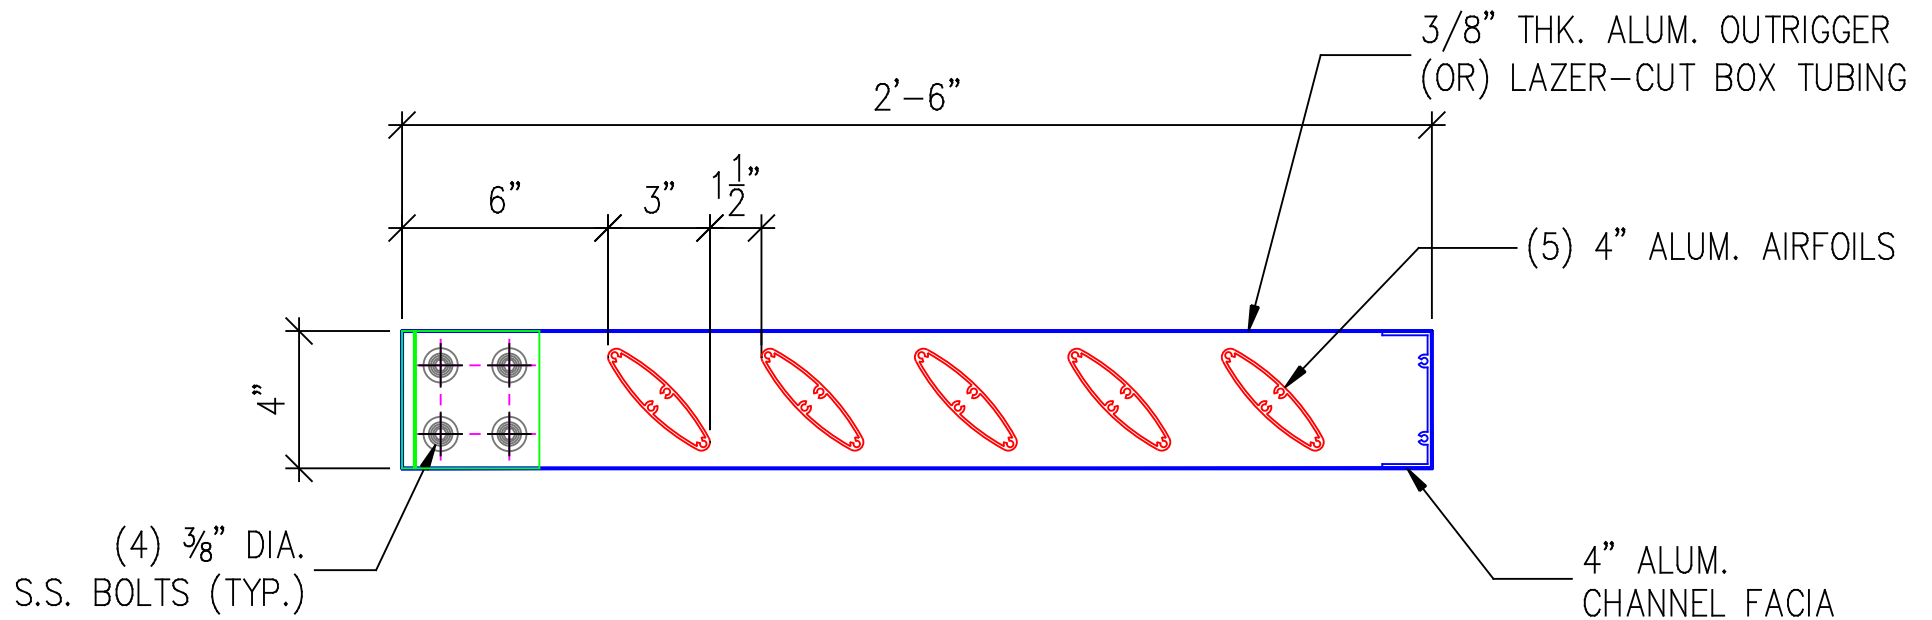

STANDARD MOUNTING ~ TOP VIEW
(ALTERNATE MOUNTING STYLES AVAILABLE)

Q-4500 ALUMINUM SUNSHADE

- * ALUMINUM ANODIZED (OR) POWDERCOAT FINISH
- * LENGTHS VARY PER FIELD CONDITION (MAX. OUTRIGGER SPACING = 6'-0")